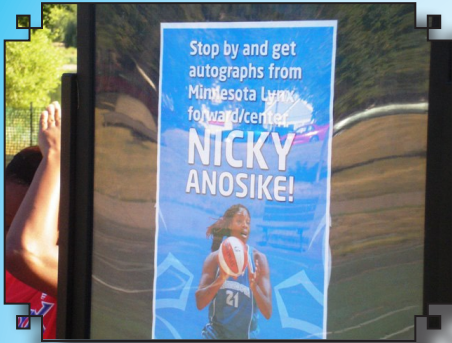

2008 Lake Hiawatha Neighborhood Festival Photos

Timberwolves / Lynx