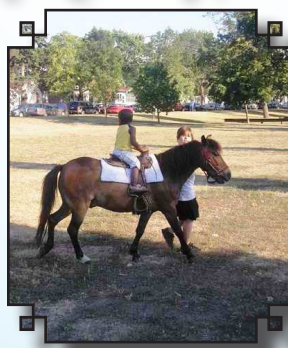

Pony Rides by Pony Pals