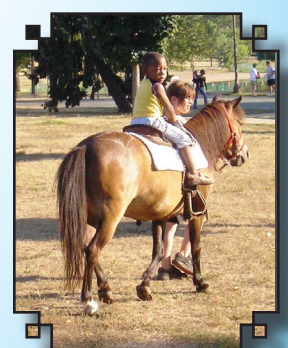

Pony Rides by Pony Pals